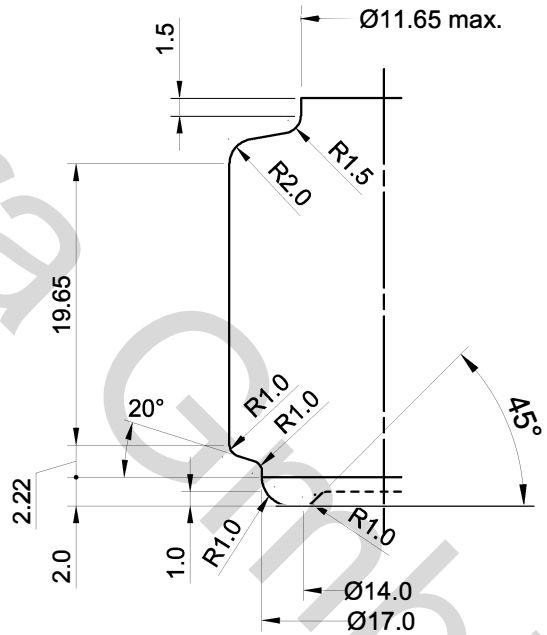

START OF THD. 1.2 / 0.56
 NO. OF TURNS. 2.0
 T. P. I. 12
 THRU BORE MIN. Ø6.2 mm

Innovatara GmbH info@innovatara.de +49 (0)2642-40 24 099				WARE		Bottle code : Mini 4,5ml #506			
				<small>ALL DIM'S ARE IN MM DO NOT SCALE DRAWING</small>		SCALE: 1:1	DATE: 08/08/2016	COLOUR: FLINT	PROD. CATG.: 3FNP
				DES'D BY:	DATE:	OVERFLOW CAP. (ml) 5.5±0.5	FILLING CAP. (ml) ----	WEIGHT (g) (APPROX.) 12.0	NECK FINISH GCM1 13/415/405 NR. REF.:690
				CHK'D BY:	APP'D BY:				REV. A
REV.NO	REVISION	DATE	SIGN						