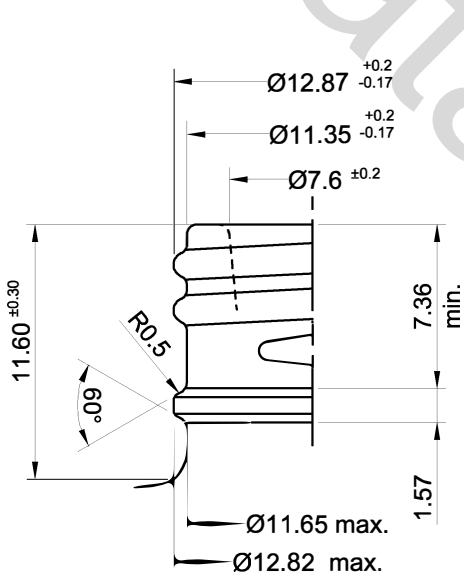

START OF THD. 1.2 / 0.56
 NO. OF TURNS. 2.0
 T. P. I. 12
 THRU BORE MIN. Ø6.2 mm

Innovatara GmbH info@innovatara.de +49 (0)2642-40 24 099				WARE		Bottle code : Mini 4,5ml #506			
				<small>ALL DIM'S ARE IN MM DO NOT SCALE DRAWING</small>		SCALE: 1:1	DATE: 08/08/2016	COLOUR: FLINT	PROD. CATG.: 3FNP
				DES'D BY:	DATE:	OVERFLOW CAP. (ml) 5.5±0.5	FILLING CAP. (ml) ----	WEIGHT (g) (APPROX.) 12.0	NECK FINISH GCM1 13/415/405 NR. REF.:690
				CHK'D BY:	APP'D BY:				REV. A
REV.NO	REVISION	DATE	SIGN						